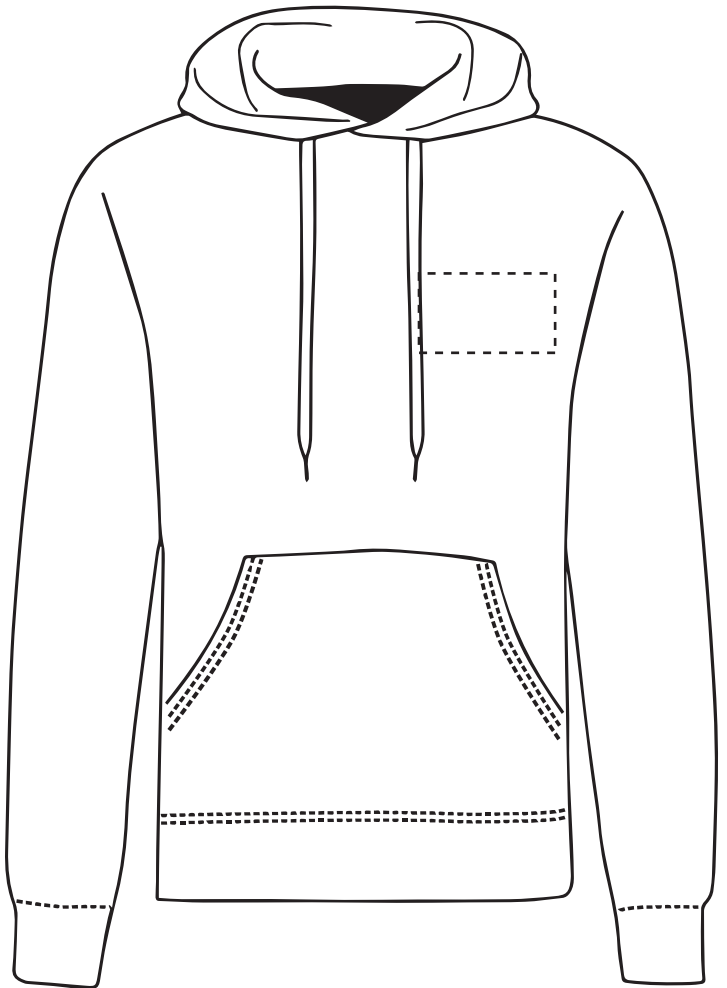

Your Ref:
Our Ref:

Quantity:
Version: 1

Product Code:HF0002
Product Colour:White

PRINTING CONCERNS: PRINT MAY DISCOLOUR

PRODUCT INFO: DUE TO THE NATURE OF THE PRODUCT THE PRINT POSITION MAY VARY BY 2 - 3 MM

Madeira Thread Colours

The dashed line is to demonstrate print area and will not appear on your printed item

- Colour 1
- Colour 1
- Colour 1
- Colour 1

ARTWORK SCALE 15%

Product Image for visualisation
- colours may vary

This item is available in the following colours:

ARTWORK SCALE 100%

Max print area 120mm x 70mm